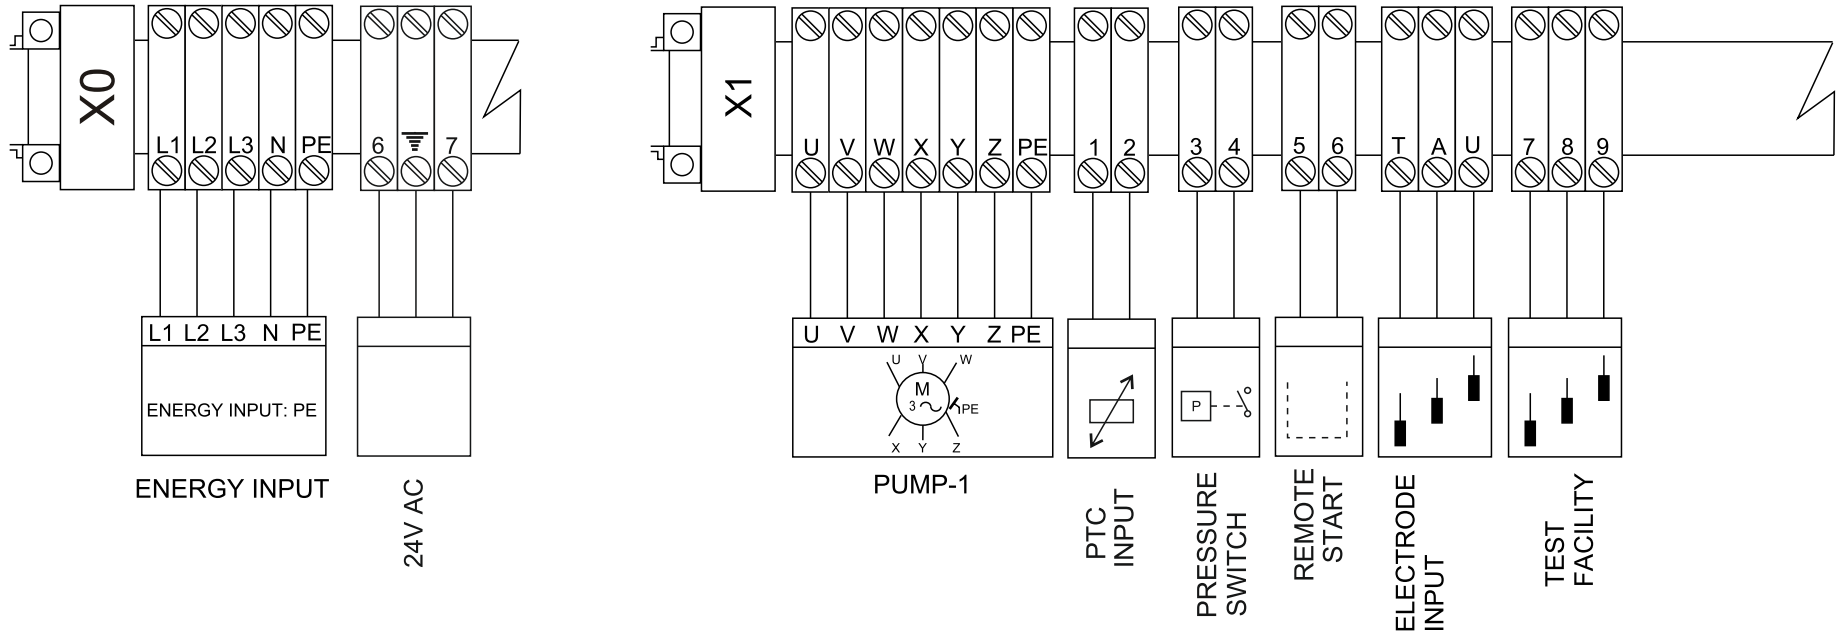

CONNECTION DIAGRAM

CODE	DRAW	CONTROL	PROTECT	DATE
KRK-1850554	G.UĞUR	Z.KARAKAYA	IP-55	04.05.2021
ELEKTRİK İNŞ.TURZ SAN VE TİC. LTD.ŞTİ		CONTACT		PAGE
		www.krkelektrik.com		5 / 5
1x132KW STAR DELTA PANEL