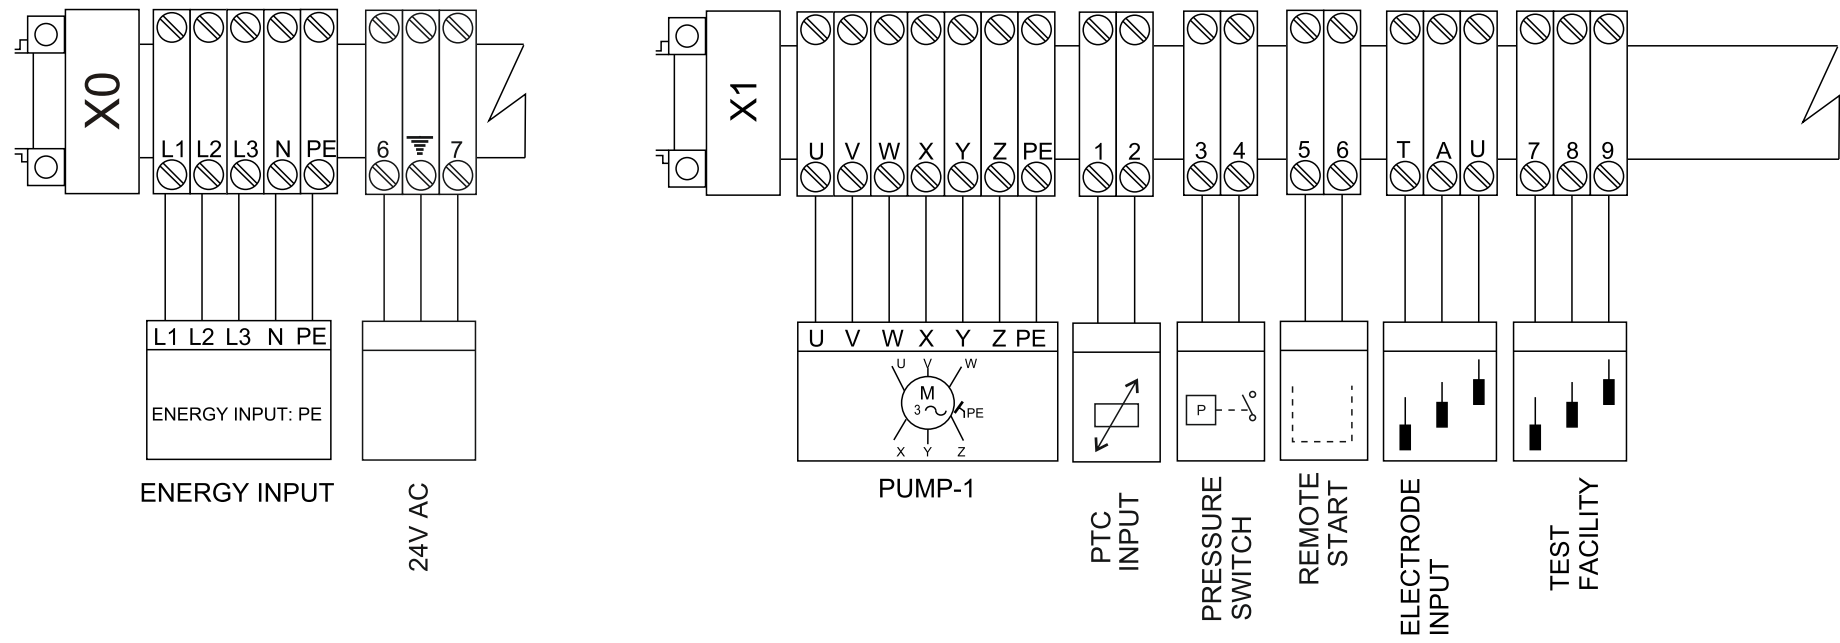

CONNECTION DIAGRAM

CODE	DRAW	CONTROL	PROTECT	DATE
KRK-1850554	G. UĞUR	Z.KARAKAYA	IP-55	04.05.2021
ELEKTRİK İNŞ.TURZ SAN VE TİC. LTD.ŞTİ		CONTACT		PAGE
		www.krkelektrik.com		5 / 5
1X37KW STAR DELTA PANEL