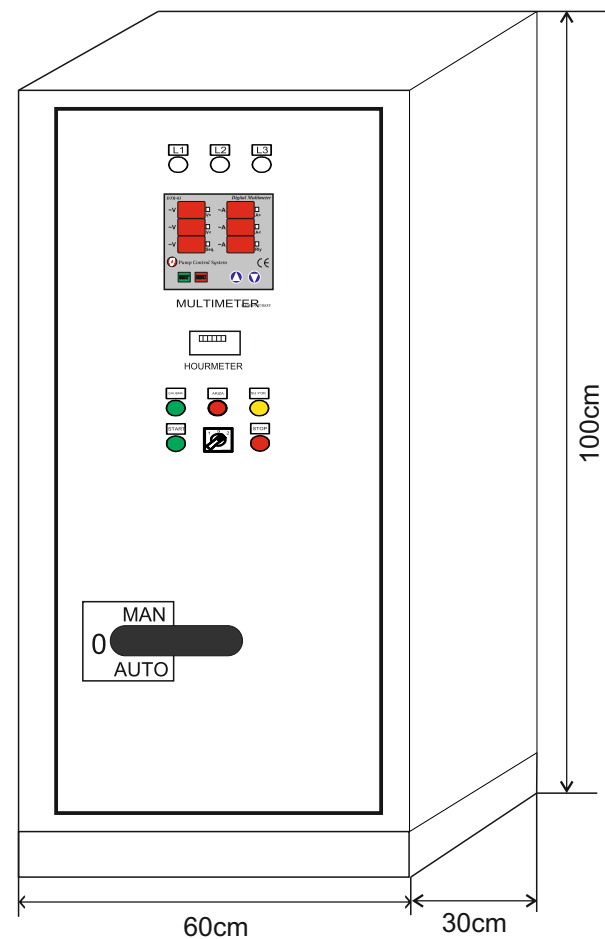

**PANEL TYPE : STAR DELTA CONTROL PANEL**

**TECHNICAL DATA**

NUMBER OF PUMP : 1  
PUMP POWER : 37KW  
PUMP CURRENT : 67A  
CONNECTION TYPE : START DELTA

SUPPLY VOLTAGE : 3X400 V /230V 50 Hz AC , PE  
PROTECT : IP 55

## MATERIAL LIST

NO	PANEL CODE	PRODUCT CODE	DESCRIPTION	MARK
1	Q1		100A COMPACT	CHINT
2	F2		3X63A FUSE	CHINT
3	Q2		Ex9UE220275 3P+N	CHINT
4	U1	EM-07	MULTIMETER	TENSE
5	1K1 - 1K3	NC2-40	40A CONTACTOR	CHINT
6	1K2	NC2-25	25A CONTACTOR	CHINT
7	U2	BSS-02	LIQUID LEVEL CONTROL	BLACKSTN
8	U3	BPP-01	PTC PROTECT RELAY	BLACKSTN
9	F3-F4-F5	186417	10A CONTROL FUSE	CHINT
10	S1	629009	1 -0 - 2 PAKO SWITCH	LEGRAND
11	S2	BPB-G/K10	START SWITCH	BREKA
12	S3	BPB-R/K01	STOP SWITCH	BREKA
13	S4	BES-/K01	EMERGENCY STOP	BREKA
14	H1-H2-H3	BSLG230D	22mm SIGNAL LAMP	BREKA
15	H4-H5-H6-H7	BSLG230D	22mm SIGNAL LAMP	BREKA
16	CT-1/2/3	ESCT 2153	300A CURRENT TRANSFORMER	ZEMİNG
17	Zs1	630632	HOUR METER	BAUSER